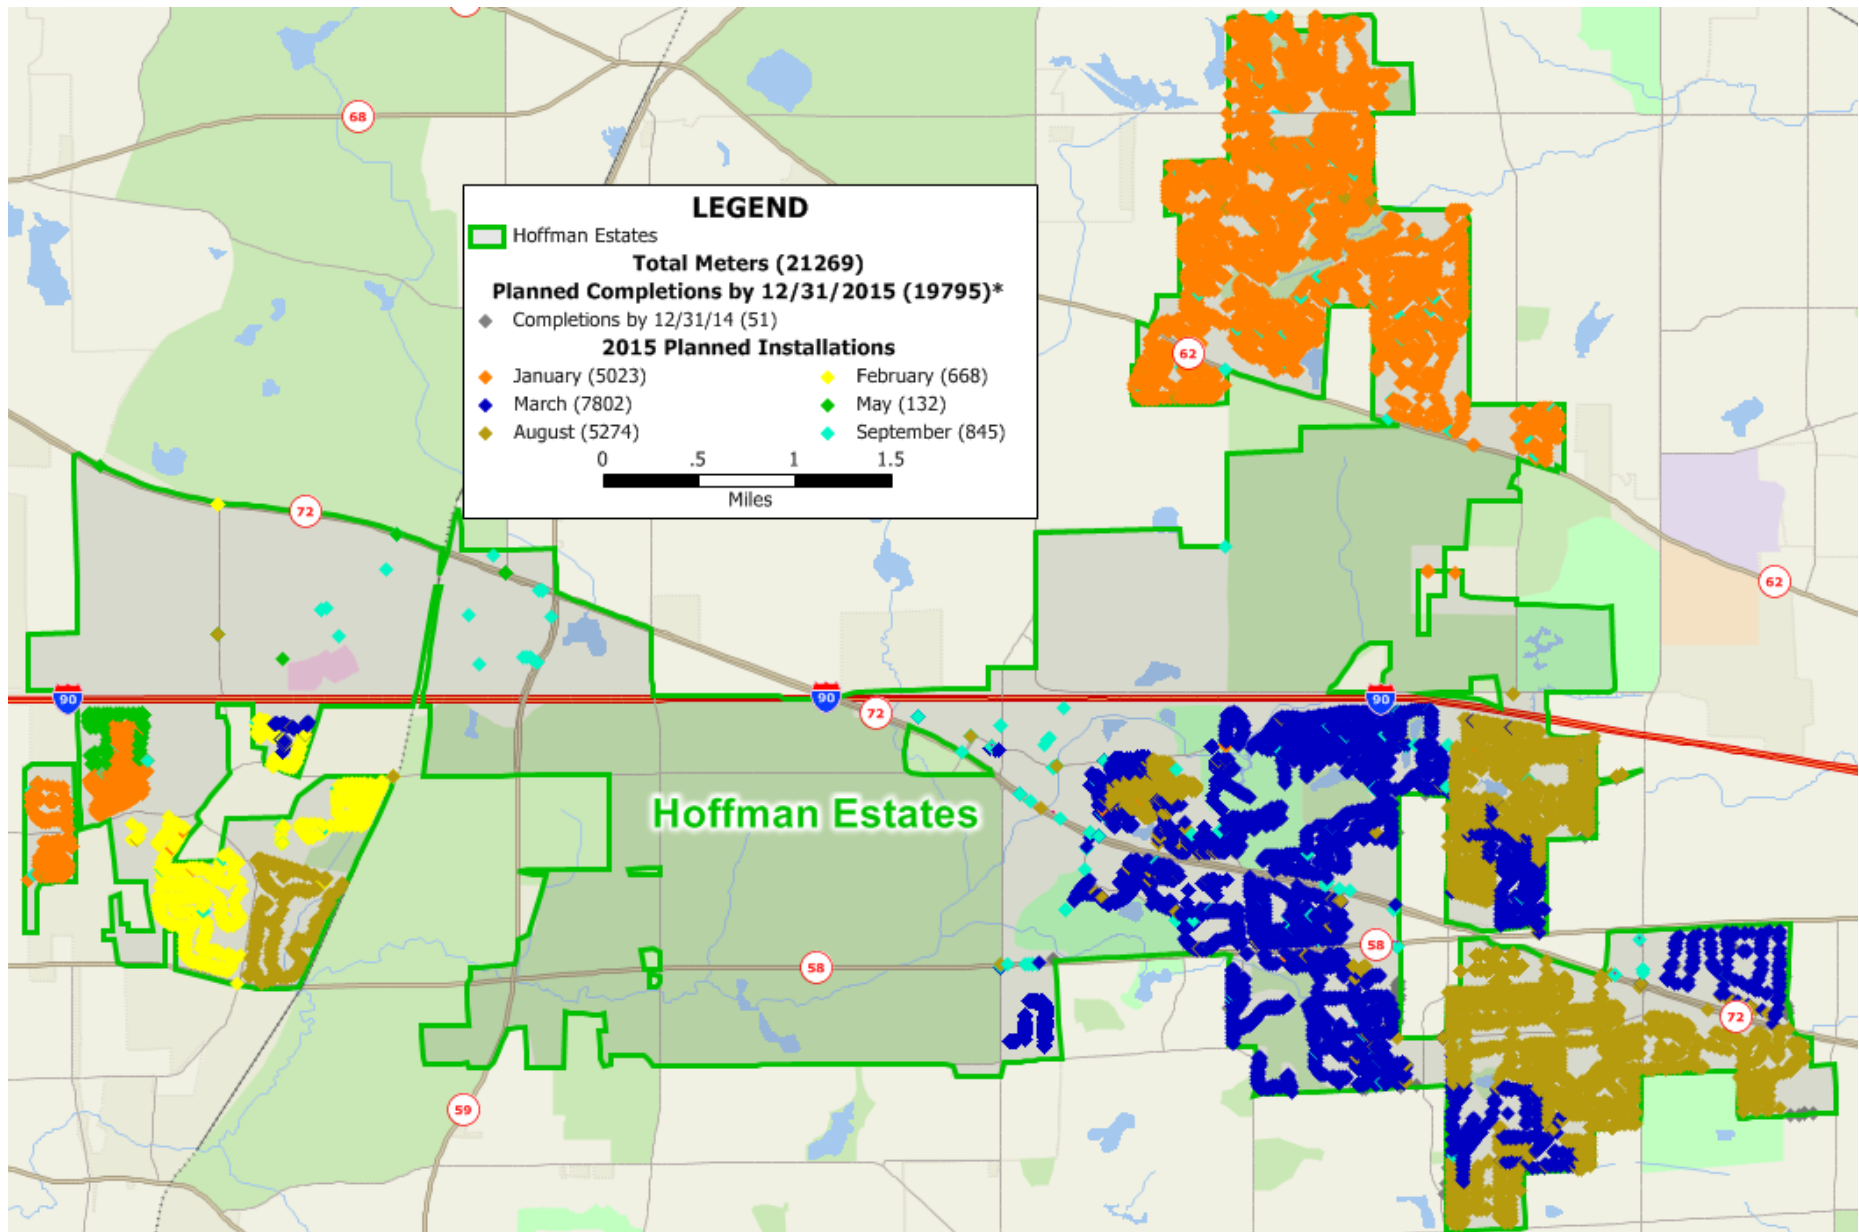

2015 Hoffman Estates Installations

1/27/2015

1

* Schedule subject to change; remaining meters are planned for installation in 2016.